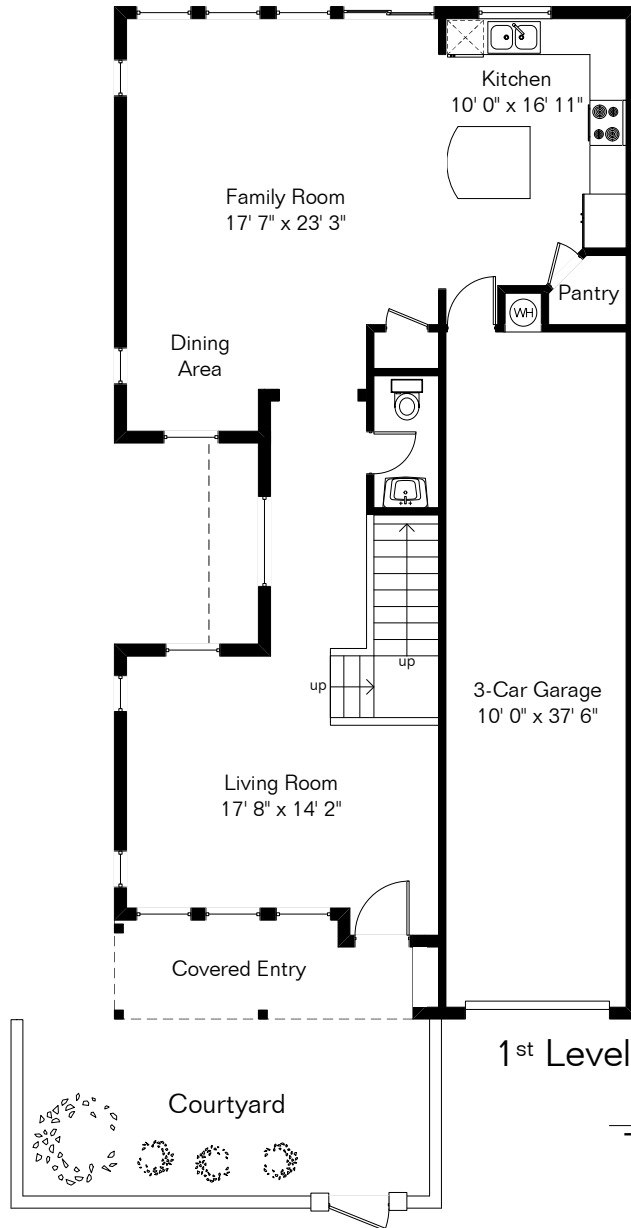

The square footages and room size information are deemed to be reliable but are not guaranteed and should be independently verified. This drawing is for marketing purposes only.

152 E Croydon Park Rd

Site Visit July 2024
0 ft. 6 ft. 10 ft. 20 ft.
Floor Plans First! LLC
Copyright 2024 Floor Plans First! LLC
All Rights Reserved.

1st Level 1,043 Sq Ft
2nd Level 1,140 Sq Ft
Total Living Area 2,183 Sq Ft
Garage 413 Sq Ft