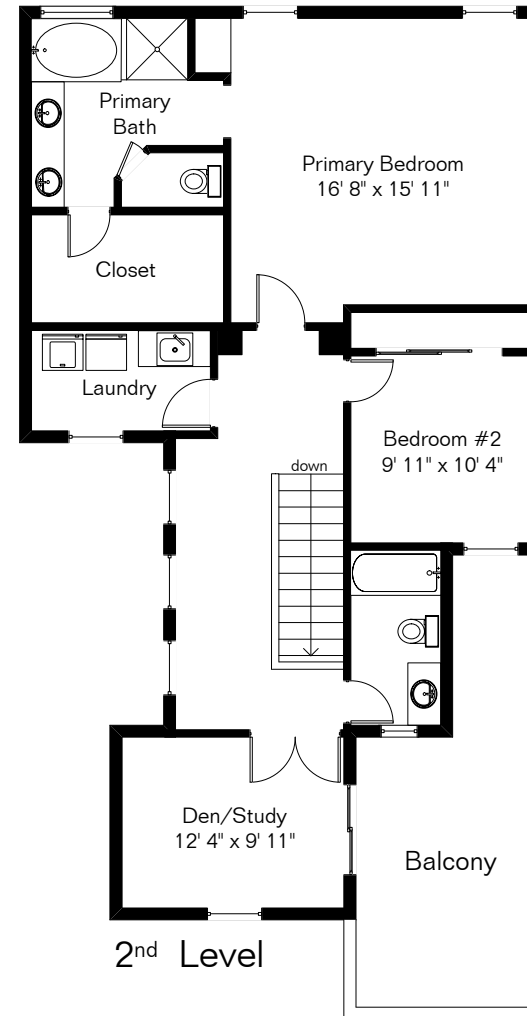

The square footages and room size information are deemed to be reliable but are not guaranteed and should be independently verified. This drawing is for marketing purposes only.

152 E Croydon Park Rd

Site Visit July 2024
0 ft. 6 ft. 10 ft. 20 ft.
Floor Plans First! LLC
Copyright 2024 Floor Plans First! LLC
All Rights Reserved.

1st Level 1,043 Sq Ft
2nd Level 1,140 Sq Ft
Total Living Area 2,183 Sq Ft
Garage 413 Sq Ft